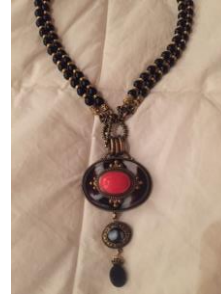

Exquisite Art Jewelry Necklace with Transformable Pendant, Worn Short or Long, by Designer Patrice of Sarasota, FL

Value: $180

Donor: Jane Appell, KS Member

Dramatic and Unique Necklace

Stunning necklace made of oxidized metal beads and faceted carnelian designed by Sharon Rosenthal, a Philadelphia multi-media artist who has developed a unique style, creating jewelry of highly personalized design and superb craftsmanship.

Value: $150

Donor: Odile Fidelman, KS Member

Hand Blown Pendant on Beveled Agate Beads

Value: $120

Donor: Odile Fidelman, KS Member

A Perfect Scarf for Spring, with Matching Umbrella

Keep the reusable bag, too.

Value: $106

Donor: J. McLaughlin, Concord