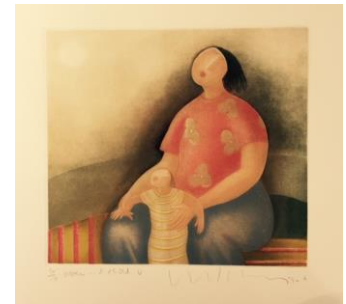

“?,” Framed

Value: $600

Donor: Madeline Evans, Umbrella Center for the Arts Artist

22” x 23” Limited Edition Framed Etching of Artist Eng Tay

“Mother and Child” by artist Eng Tay will be framed in a double thick rag mat and Conservation glass. World-renowned artist paints life’s simple joys.

Value: $800 framed

Donor: Larry Powers, Powers Gallery, Acton

Sculpture of Ralph Waldo Emerson, a memory of the great philosopher of Concord, done in pewter by Daniel Altshuler, a well-known sculptor who has designed public statuary. *“What lies behind us and before us are tiny matters compared to what lies within us.”*

Value: $195

Donor: Montague Gallery of Concord

Etched Crystal Menorah with a Gift Certificate for $25 Gift Certificate for Noa Gifts in West Concord

Value: $250

Donor: Noa Gifts

Adorn Your Walls with Three Color Unframed Landscapes
Sudbury River in winter, Concord in a fall morning and DeCordova.

Value: $450

Donor: Amir Viskin, KS member